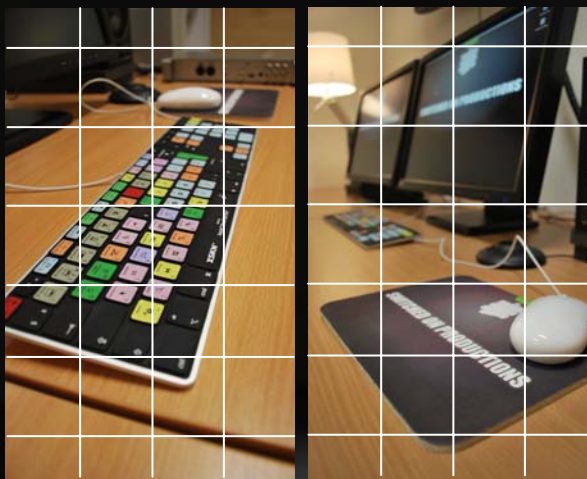

Glide Cam 4000 Pro **£ 20.00 DAY**
£ 80.00 WEEK

Legs **£ 30.00 DAY**
£ 120.00 WEEK

64GB P2 card **£ 60.00 DAY**
£ 240.00 WEEK

FINAL CUT STUDIO RATES

	SD	HD
FCP Wet Hire Prices start from	£500	£600

FCP Dry Hire Prices start from	£250	£350
-----------------------------------	-------------	-------------